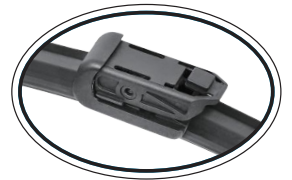

CL 836

- Fit for Suitable for Vw Scirocco, Luxgen U7
- Driver side: Left

INCH	14"	15"	16"	17"	18"	19"	20"	21"	22"	24"	26"	28"
MM	350	375	400	425	450	475	500	525	550	600	650	700