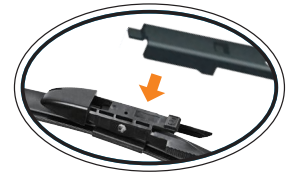

CL 803

- Fit for BMW 3 Series(E90)
- LHD+RHD car models

INCH	14"	15"	16"	17"	18"	19"	20"	21"	22"	24"	26"	28"
MM	350	375	400	425	450	475	500	525	550	600	650	700

CL 804

- Special wiper blade for BMW5 series exclusive
- LHD+RHD car models