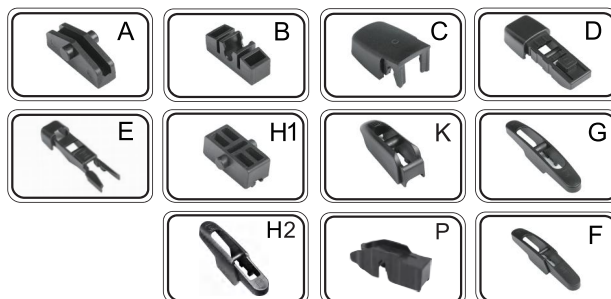

INCH	24"	26"	28"
MM	600	650	700

CL R100

• Multifunctional rear wiper blade with 13 adapters

INCH	8"	9"	10"	11"	12"	13"	14"	15"	16"
MM	200	225	250	275	300	325	350	375	400

CL R200

• Multifunctional rear wiper blade with 11 adapters