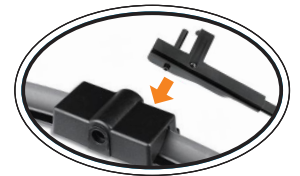

CL 805

- Exclusive wiper blade fit for FORD
- LHD+RHD car models

INCH	14"	15"	16"	17"	18"	19"	20"	21"	22"	24"	26"	28"
MM	350	375	400	425	450	475	500	525	550	600	650	700